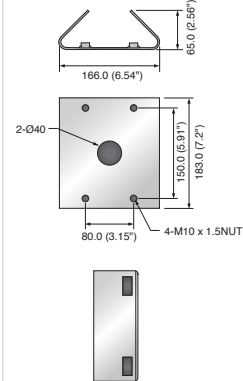

PTZ/Dome Ayakları

| |  |  |  |  |  |  |  |
|------------------|--|---|---|--|---|---|---|
| | Tavana Montaj | Askılı Montaj | Askılı Montaj | Askılı Montaj | Parmaklık Montajı | Direğe Montaj | Köşeye Montaj |
| | SBP-300CM | SBP-300HM1 | SBP-300HM2 | SBP-300HM3 | SBP-300LM | SBP-300PM | SBP-300KM |
| Malzemeler | Alüminyum + SECC | Alüminyum | Alüminyum | Alüminyum | Alüminyum+ SECC | SECC | SECC |
| Boyutlar (GxYxD) | Ø130,0 x 305,5mm (Ø5,12 inç x 12,03 inç) | Ø178,0 x 53,0mm (Ø7,01 inç x 2,09 inç) | Ø144,0 x 51,0mm (Ø5,67 inç x 2,01 inç) | Ø155,4 x 55,0mm (Ø6,12 inç x 2,17 inç) | 297,0 x 897,0 x 668,0mm (11,69 inç x 35,31 inç x 26,3 inç) | 166,0 x 183,0 x 65,0mm (6,54 inç x 7,2 inç x 2,56 inç) | 115,0 x 183,0 x 100,0mm (4,53 inç x 7,2 inç x 3,94 inç) |
| Ağırlık | 700g (1,54 lb) | 500g (1,1 lb) | 500g (1,1 lb) | 500g (1,1 lb) | 3,5Kg (7,72 lb) | 1,4Kg (3,09 lb) | 2,2Kg (4,85 lb) |
| Renk | Fildişi | | | | | | |
| Uygun Model | SCP-3430H/2430H SCP-3370TH/3370H SCP-2370TH/2370H SCP-3250H/2250H SCP-3120VH SNP-5200H/3120VH SBP-37 | SCP-3430/2430 SCP-3370/2370 SCP-2270 SCP-3250/2250 SCP-3120V/3120 SNP-5200/3371/3302 SBP-37 | SCV-3081 SCV-2081 SCV-2081R SNV-1080 | SCV-3120/2120 SCV-3080/2080/2060 SCV-2080R SNV-7080/7080R SNV-3120 SNV-3082/3080 SNV-5080R | SCP-3430H/2430H SCP-3370TH/3370H SCP-2370TH/2370H SCP-3120VH SNP-3120VH SBP-37 | SBP-300WM1 SBP-300WM SBP-300B | SBP-300WM1 SBP-300WM SBP-300B |

Boyutlar

Birim : mm (inç)

SBP-300CM

SBP-300HM1

SBP-300HM2

SBP-300HM3

SBP-300LM

SBP-300PM