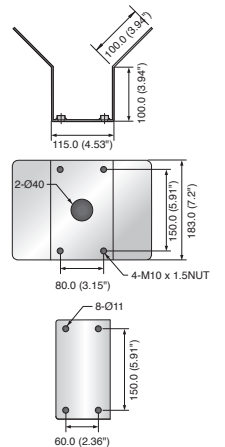

PTZ/Dome Ayakları

| |  |  |  |  |  |  |  |
|------------------|--|---|---|--|---|---|---|
| | Tavana Montaj | Askılı Montaj | Askılı Montaj | Askılı Montaj | Parmaklık Montajı | Direğe Montaj | Köşeye Montaj |
| | SBP-300CM | SBP-300HM1 | SBP-300HM2 | SBP-300HM3 | SBP-300LM | SBP-300PM | SBP-300KM |
| Malzemeler | Alüminyum + SECC | Alüminyum | Alüminyum | Alüminyum | Alüminyum+ SECC | SECC | SECC |
| Boyutlar (GxYxD) | Ø130,0 x 305,5mm (Ø5,12 inç x 12,03 inç) | Ø178,0 x 53,0mm (Ø7,01 inç x 2,09 inç) | Ø144,0 x 51,0mm (Ø5,67 inç x 2,01 inç) | Ø155,4 x 55,0mm (Ø6,12 inç x 2,17 inç) | 297,0 x 897,0 x 668,0mm (11,69 inç x 35,31 inç x 26,3 inç) | 166,0 x 183,0 x 65,0mm (6,54 inç x 7,2 inç x 2,56 inç) | 115,0 x 183,0 x 100,0mm (4,53 inç x 7,2 inç x 3,94 inç) |
| Ağırlık | 700g (1,54 lb) | 500g (1,1 lb) | 500g (1,1 lb) | 500g (1,1 lb) | 3,5Kg (7,72 lb) | 1,4Kg (3,09 lb) | 2,2Kg (4,85 lb) |
| Renk | Fildişi | | | | | | |
| Uygun Model | SCP-3430H/2430H SCP-3370TH/3370H SCP-2370TH/2370H SCP-3250H/2250H SCP-3120VH SNP-5200H/3120VH SBP-37 | SCP-3430/2430 SCP-3370/2370 SCP-2270 SCP-3250/2250 SCP-3120V/3120 SNP-5200/3371/3302 SBP-37 | SCV-3081 SCV-2081 SCV-2081R SNV-1080 | SCV-3120/2120 SCV-3080/2080/2060 SCV-2080R SNV-7080/7080R SNV-3120 SNV-3082/3080 SNV-5080R | SCP-3430H/2430H SCP-3370TH/3370H SCP-2370TH/2370H SCP-3120VH SNP-3120VH SBP-37 | SBP-300WM1 SBP-300WM SBP-300B | SBP-300WM1 SBP-300WM SBP-300B |

Boyutlar

Birim : mm (inç)

SBP-300CM

SBP-300HM1

SBP-300HM2

SBP-300HM3

SBP-300LM

SBP-300PM