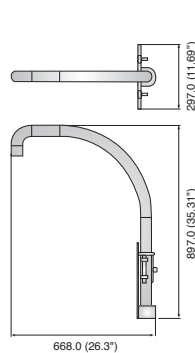

PTZ/Dome Ayakları

| |  |  |  |  |  |  |  |
|------------------|--|---|---|--|---|---|---|
| | Tavana Montaj | Askılı Montaj | Askılı Montaj | Askılı Montaj | Parmaklık Montajı | Direğe Montaj | Köşeye Montaj |
| | SBP-300CM | SBP-300HM1 | SBP-300HM2 | SBP-300HM3 | SBP-300LM | SBP-300PM | SBP-300KM |
| Malzemeler | Alüminyum + SECC | Alüminyum | Alüminyum | Alüminyum | Alüminyum+ SECC | SECC | SECC |
| Boyutlar (GxYxD) | Ø130,0 x 305,5mm (Ø5,12 inç x 12,03 inç) | Ø178,0 x 53,0mm (Ø7,01 inç x 2,09 inç) | Ø144,0 x 51,0mm (Ø5,67 inç x 2,01 inç) | Ø155,4 x 55,0mm (Ø6,12 inç x 2,17 inç) | 297,0 x 897,0 x 668,0mm (11,69 inç x 35,31 inç x 26,3 inç) | 166,0 x 183,0 x 65,0mm (6,54 inç x 7,2 inç x 2,56 inç) | 115,0 x 183,0 x 100,0mm (4,53 inç x 7,2 inç x 3,94 inç) |
| Ağırlık | 700g (1,54 lb) | 500g (1,1 lb) | 500g (1,1 lb) | 500g (1,1 lb) | 3,5Kg (7,72 lb) | 1,4Kg (3,09 lb) | 2,2Kg (4,85 lb) |
| Renk | Fildişi | | | | | | |
| Uygun Model | SCP-3430H/2430H SCP-3370TH/3370H SCP-2370TH/2370H SCP-3250H/2250H SCP-3120VH SNP-5200H/3120VH SBP-37 | SCP-3430/2430 SCP-3370/2370 SCP-2270 SCP-3250/2250 SCP-3120V/3120 SNP-5200/3371/3302 SBP-37 | SCV-3081 SCV-2081 SCV-2081R SNV-1080 | SCV-3120/2120 SCV-3080/2080/2060 SCV-2080R SNV-7080/7080R SNV-3120 SNV-3082/3080 SNV-5080R | SCP-3430H/2430H SCP-3370TH/3370H SCP-2370TH/2370H SCP-3120VH SNP-3120VH SBP-37 | SBP-300WM1 SBP-300WM SBP-300B | SBP-300WM1 SBP-300WM SBP-300B |

Boyutlar

Birim : mm (inç)

SBP-300CM

SBP-300HM1

SBP-300HM2

SBP-300HM3

SBP-300LM

SBP-300PM