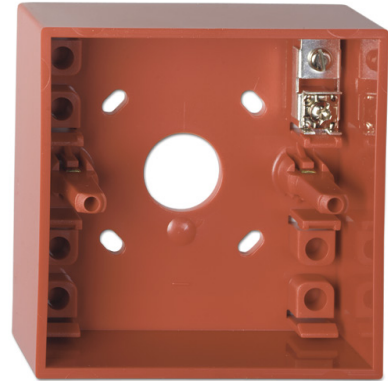

Surface mounting box with earth connector, red

DMN787

The DMN787 is a surface mount back-box for the DMN700 series of manual call points. The DMN787 is red and has one terminal.

Specifications

Material	Self-extinguishing Noryl SE100
Colour	Red - RAL N°3020
Operating temperature	-40° to +85°C
Relative humidity	max. 90% RV

Ordering Information

DMN787	Surface mounting box with earth connector, red
DMN787G	Surface mounting box with earth connector, green
DMN787Y	Surface mounting box with earth connector, yellow

- Easy to install
- For flush mounting of manual call points
- One terminal