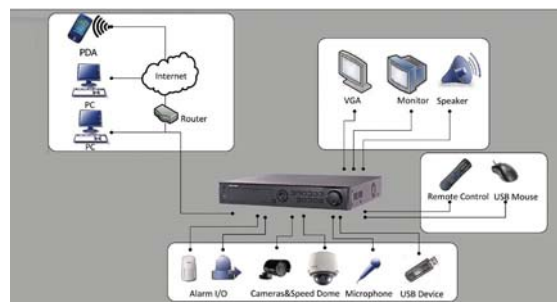

DS-7204/7208/7216HVI-ST/SE Standalone DVR

DS-7208HVI-ST/SE

DS-7204HVI-ST/SE

DS-7216HVI-ST/SE

Key features

- H.264 video compression
- Up to 4CIF resolution recording
- VGA output at up to 1280×1024 resolution
- Dual-stream
- 4/8/16-ch synchronous playback
- SMTP, NTP, SADP (IP Finder), DHCP protocols

Rear Panel of DS-7216HVI-ST/SE

1. USB interface
2. Video out
3. Video in
4. Audio in, audio out
5. VGA interface
6. LAN
7. RS-485 interface
8. 12 VDC power supply interface
9. Power switch
10. GND

Specifications