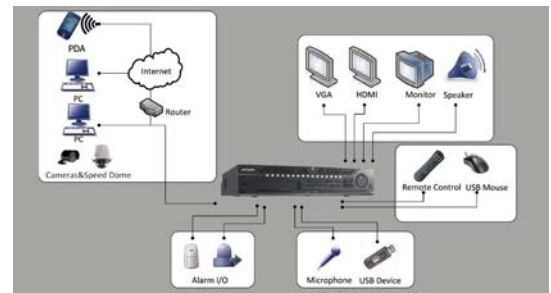

# DS-9104/9108/9116HFI-ST High-end DVR

## Key features

- H.264 video compression
- 4CIF resolution real-time recording
- HDMI and VGA output at up to 1920×1080P resolution
- 4/8/16-ch synchronous playback
- HDD quota and group management
- Dual Gigabit network interfaces

Rear Panel of DS-9116HFI-ST

1. Video in
2. Video loop out
3. Video spot out
4. Video out
5. CVBS audio out, VGA audio out
6. Line in
7. Audio in, RCA connector
8. Audio in, DB26 connector
9. RS-232 serial interface
10. VGA interface
11. HDMI interface
12. eSATA interface
13. LAN1, LAN2 network interface
14. Termination switch
15. RS-485 serial interface, keyboard Interface, alarm in, alarm out
16. GND
17. 100~240VAC power input
18. Power switch